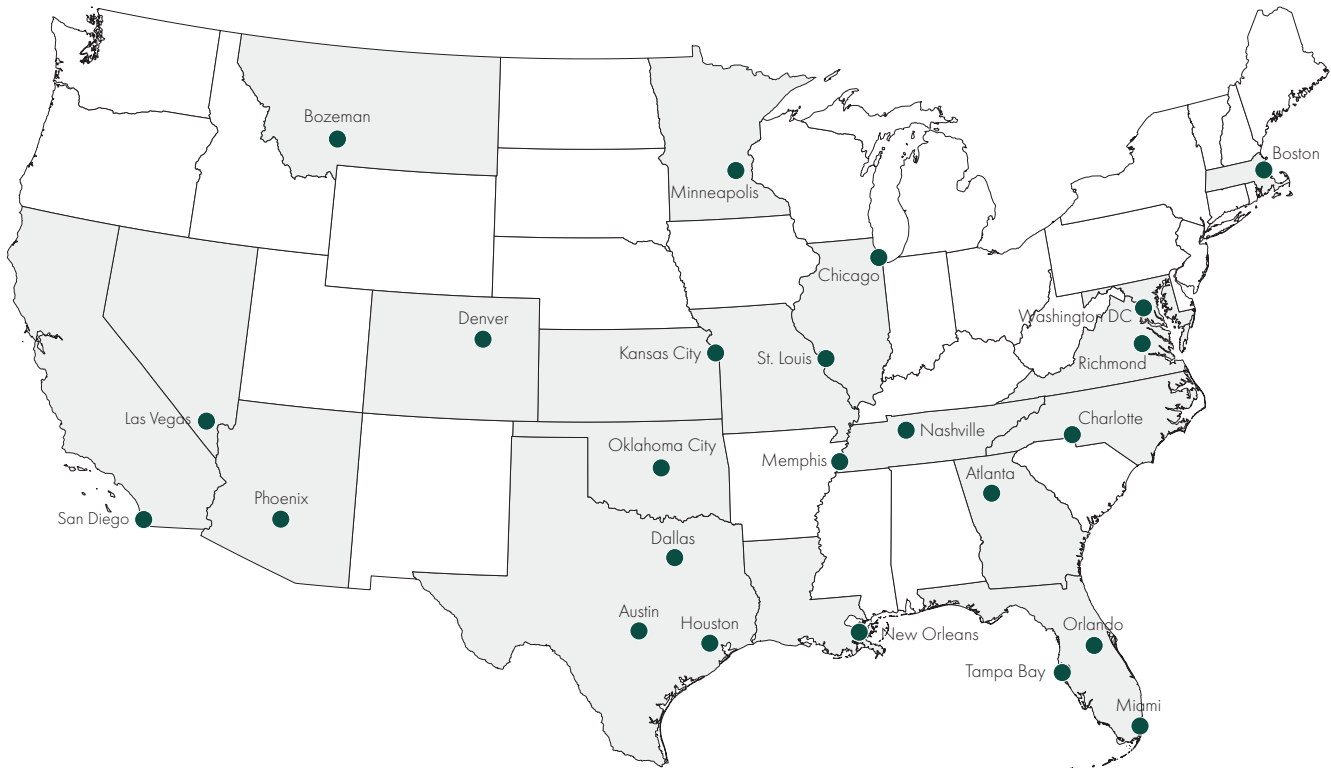

Offices

For more information on the properties listed here, please contact the listing broker or go to www.hrec.com/listings

Atlanta

3330 Cumberland Boulevard, Suite 500
Atlanta, GA 30339
Phone: 404.671.9598

Austin

13785 Research Boulevard – Suite 125
Austin, TX 78750
Phone: 949.285.1554

Boston

131 Dartmouth Street
Floor 3, Office 102
Phone: 978.760.1629

Charlotte

101 North Tryon Street – Suite 112
Charlotte, NC 28246
Phone: 310.467.9797

Chicago

750 North State Street, 7th Floor, Office 143
Chicago, IL 60654
Phone: 847.721.4031 – Scott Kaniewski
Phone: 773.255.1385 – Jeff Preston
Phone: 312.399.9663 – Tom Sommer

Dallas

222 West Las Colinas Boulevard – Suite 1650E
Irving, TX 75039
Phone: 972.501.1424 – Mark Rome
Phone: 972.559.8000 – Dan Miller

Denver

6400 South Fiddler's Green Circle – Suite 1730
Greenwood Village, CO 80111
Phone: 303.267.0057

Houston

Phone: 713.431.2019

Kansas City

222 West Gregory Boulevard – Suite 219
Kansas City, MO 64114
Phone: 505.490.7000

Las Vegas

10161 West Park Run Drive, Suite 150
Las Vegas, NV 89145
Phone: 702.581.6909

Memphis

1661 International Drive – Suite 400
Memphis, TN 38120
Phone: 615.347.2138

Miami

9858 Clint Moore Road – C-III Suite 169
Boca Raton, FL 33496
Phone: 312.925.2738

Minneapolis

3300 Edinborough Way, Suite 650
Edina, MN 55435
Phone: 952.698.0033

Nashville

222 2nd Avenue South – Suite 1700
Nashville, TN 38201
Phone: 615.347.2138

New Orleans

840 Carondelet Street
New Orleans, LA 70130
Phone: 850.830.4595

Oklahoma

Phone: 405.305.9083

Orlando

7512 Dr. Phillips Boulevard – Suite 50-904
Orlando, FL 32819
Phone: 407.963.4840 – Paul Sexton
Phone: 954.815.9525 – Tammy Baleman

Richmond

805 Glenburnie Road – Suite 8721
Richmond, VA 23226
Phone: 804.363.7712

San Diego

701 Palomar Airport Road – Suite 300
Carlsbad, CA 92011
Phone: 760.931.5606

Scottsdale

7014 East Camelback Road
Scottsdale, AZ 85251
Phone: 602.791.9765 – Jon Grantham

St. Louis

7777 Bonhomme Avenue, Suite 1800
Clayton, MO 63105
Phone: 314.568.7098

Tampa

Phone: 813.787.7291

Washington D.C.

Phone: 301.529.9990